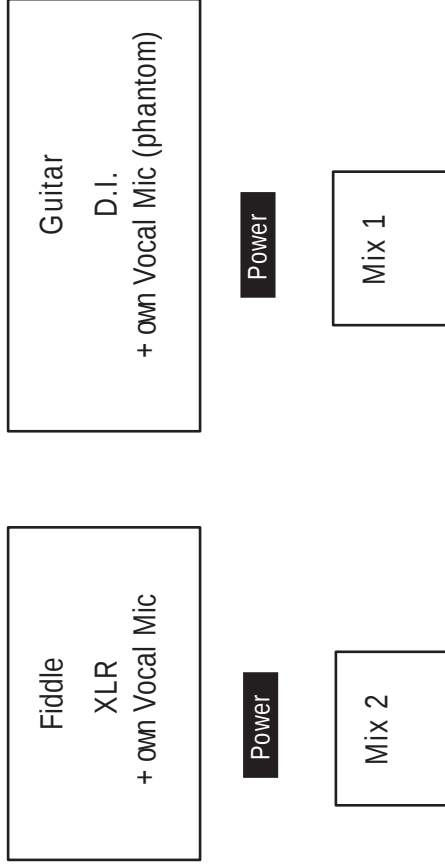

“Loes & Honza” Stage Plan 2024

F.O.H. (Front of House)

Channel List - Loes & Honza

1	Guitar	D.I.	Compressor
2	Fiddle	XLR	Compressor
3	Vocal (guitar)	Sennheiser e865 (own, phantom) or SM58	
4	Vocal (fiddle)	AKG D5 (own) or SM58	
5			
6			
7			
8			